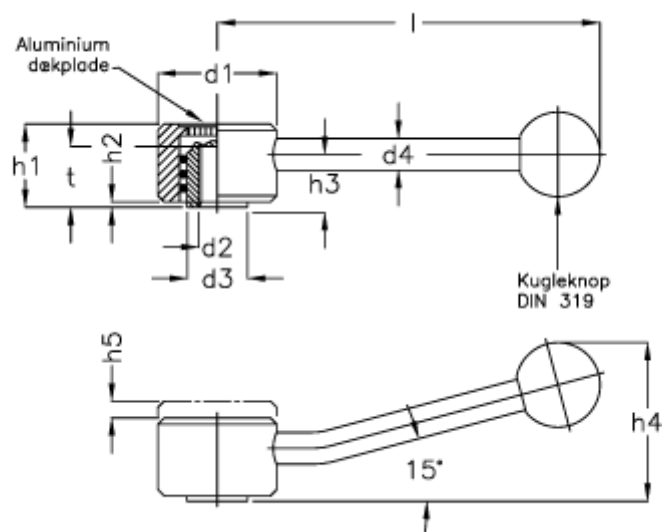

Article number: 20456453A

Description: E+G adjustable tension lever
GN 125-36-M8-E

Measures

d1 = 36	h4 = 45
d2 = M 8	h5 = 4.5
d3 = 16.0	l = 120
d4 = 10	t min = 14
d5 = 25	
h1 = 24.5	
h2 = 2.0	
h3 = 15.0	